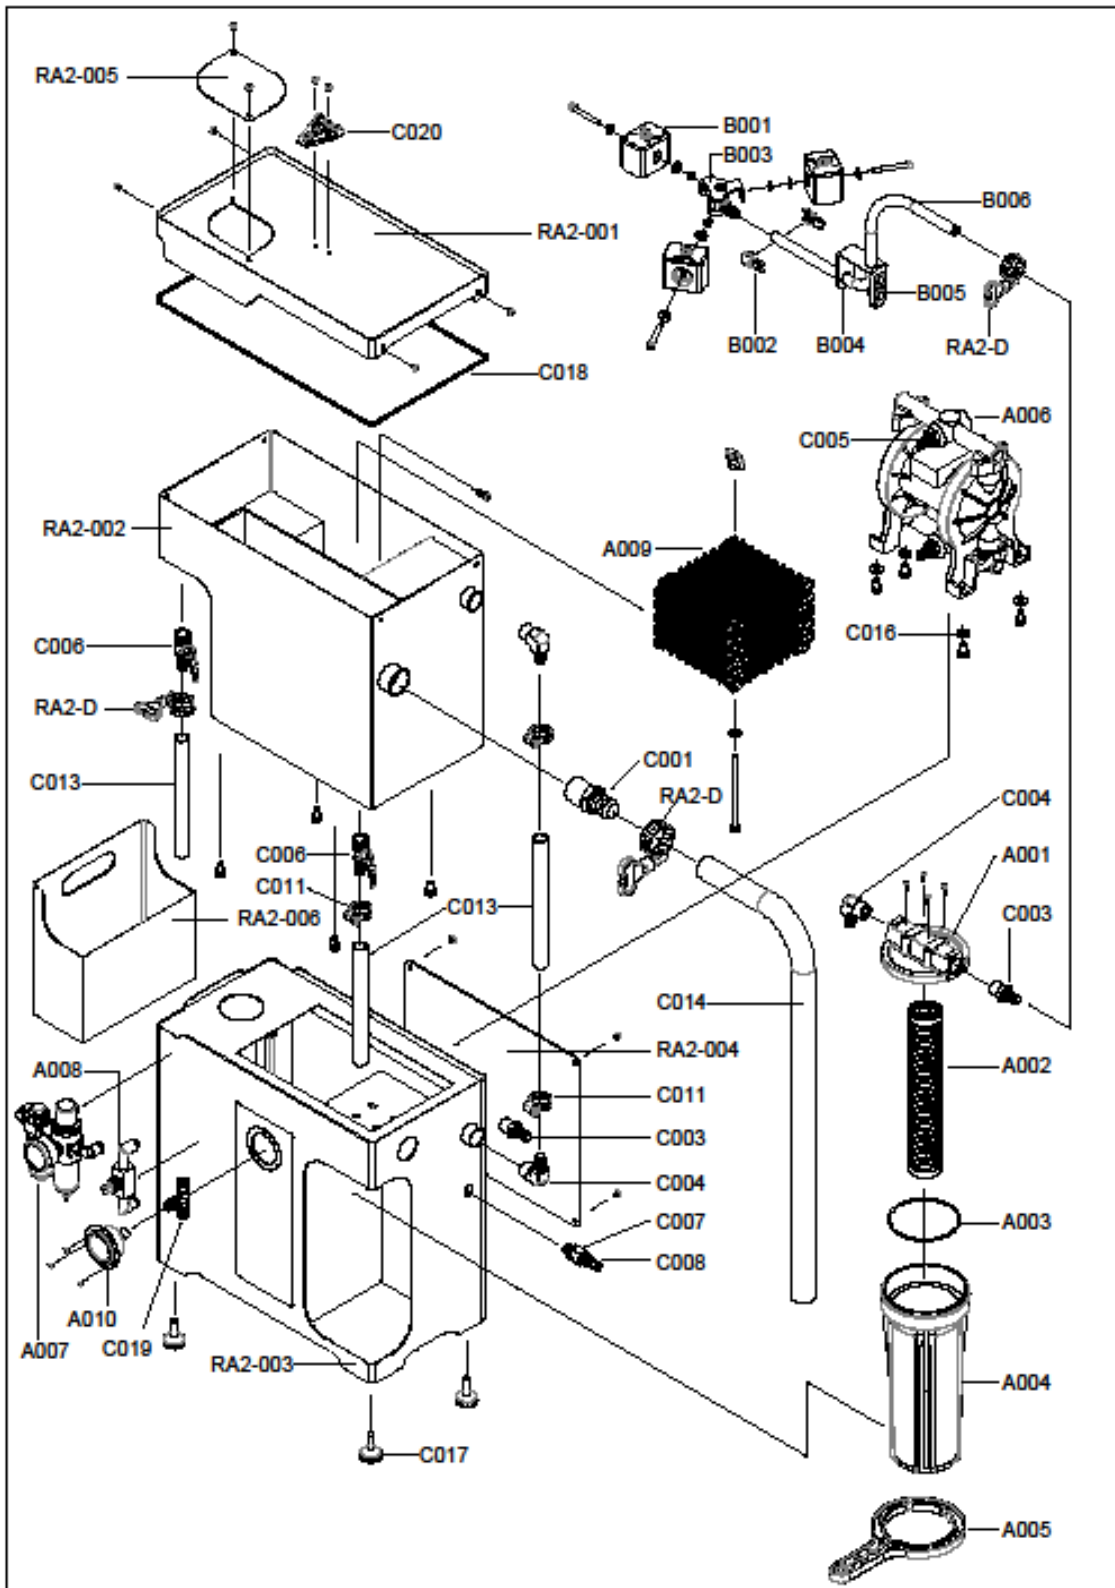

Ultra 360- Part List-1(B.O.M)

Part List-2(B.O.M)

Part List-3(B.O.M)

Part Number	Description	Qty/per	List Price
RA2-001	Top Cover	1	
RA2-002	Upper main unit	1	
RA2-003	Lower main unit	1	
RA2-004	Side panel	1	
RA2-005	Window panel	1	
RA2-006	Oil recycle reservoir	1	
A002	40 micron filter element	1	
A003	O -Ring	1	
A001	Filter canister inlet	1	Assembly Set
A004	Filter Canister	1	
A005	Filter Wrench	1	
A006	Pump	1	
A007	Air regulator	1	
A008	Reduction valve- 1/4	1	
A009	STPM Module	1	
A010	Filter indicator	1	
B001	Float tubes	3	Assembly set
B002	Multi directional	1	
B003	Float tube inlet	1	
B004	Float tube support	1	
RA2-D	Screws set	1	
B005	Magnet	1	
B006	Float tube inlet hose	1	
C001	Straight fitting -1*1	1	
C003	Straight fitting-1/2*1/2	2	
C004	90 degree fitting-1/2*1/2	3	
C005	Straight fitting -3/8*1/2	2	
C006	Control valve-1/2*1/2	2	
C007	Straight threaded fitting	1	
C008	Quick disconnect fitting -	1	
C011	Hose clamp-3/4	1	
C012	Hose Clamp- 1 1/4	1	
C013	Coolant hose-1/2	3	
C014	Coolant hose-1	1	
C015	Air hose 8MM	3	
C016	PUMP support legs	4	
C017	Adjustable leveling	4	
C018	Gasket	1	
C019	T style fitting	1	
C020	Bubble Leveling gauge	1	