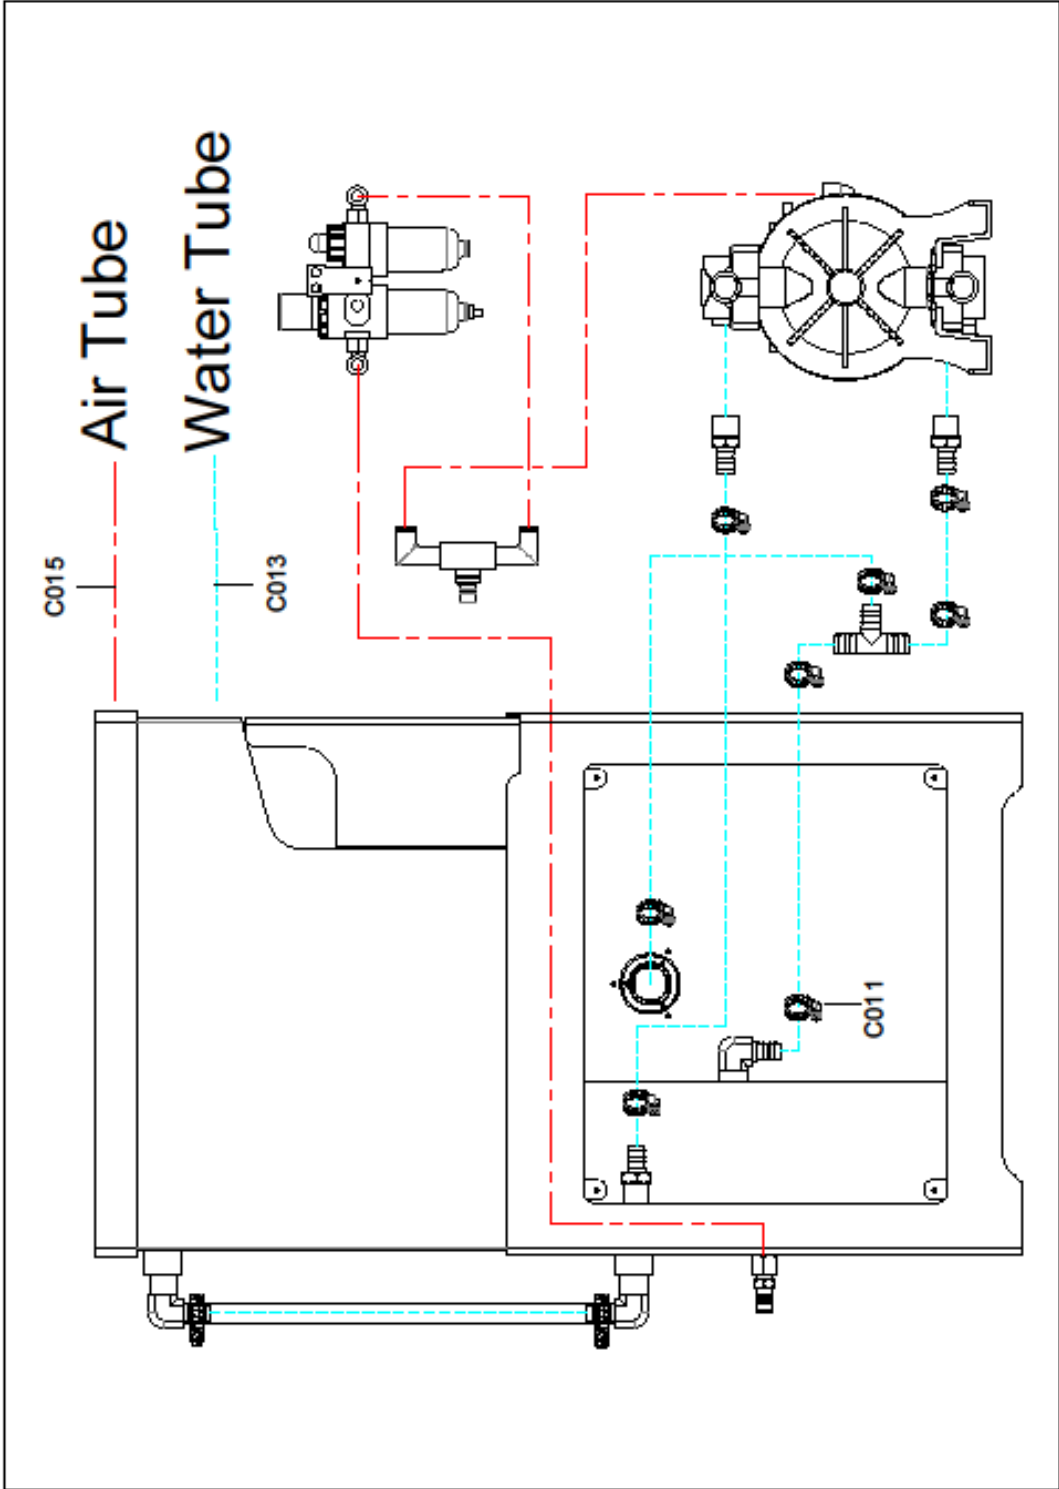

Ultra 360- Part List-1(B.O.M)

Part List-2(B.O.M)

Part List-3(B.O.M)

Part Number	Description	Qty/per	List Price
RA2-001	Top Cover	1	
RA2-002	Upper main unit	1	
RA2-003	Lower main unit	1	
RA2-004	Side panel	1	
RA2-005	Window panel	1	
RA2-006	Oil recycle reservoir	1	
A002	40 micron filter element	1	
A003	O -Ring	1	
A001	Filter canister inlet	1	Assembly Set
A004	Filter Canister	1	
A005	Filter Wrench	1	
A006	Pump	1	
A007	Air regulator	1	
A008	Reduction valve- 1/4	1	
A009	STPM Module	1	
A010	Filter indicator	1	
B001	Float tubes	3	Assembly set
B002	Multi directional	1	
B003	Float tube inlet	1	
B004	Float tube support	1	
RA2-D	Screws set	1	
B005	Magnet	1	
B006	Float tube inlet hose	1	
C001	Straight fitting -1*1	1	
C003	Straight fitting-1/2*1/2	2	
C004	90 degree fitting-1/2*1/2	3	
C005	Straight fitting -3/8*1/2	2	
C006	Control valve-1/2*1/2	2	
C007	Straight threaded fitting	1	
C008	Quick disconnect fitting -	1	
C011	Hose clamp-3/4	1	
C012	Hose Clamp- 1 1/4	1	
C013	Coolant hose-1/2	3	
C014	Coolant hose-1	1	
C015	Air hose 8MM	3	
C016	PUMP support legs	4	
C017	Adjustable leveling	4	
C018	Gasket	1	
C019	T style fitting	1	
C020	Bubble Leveling gauge	1	